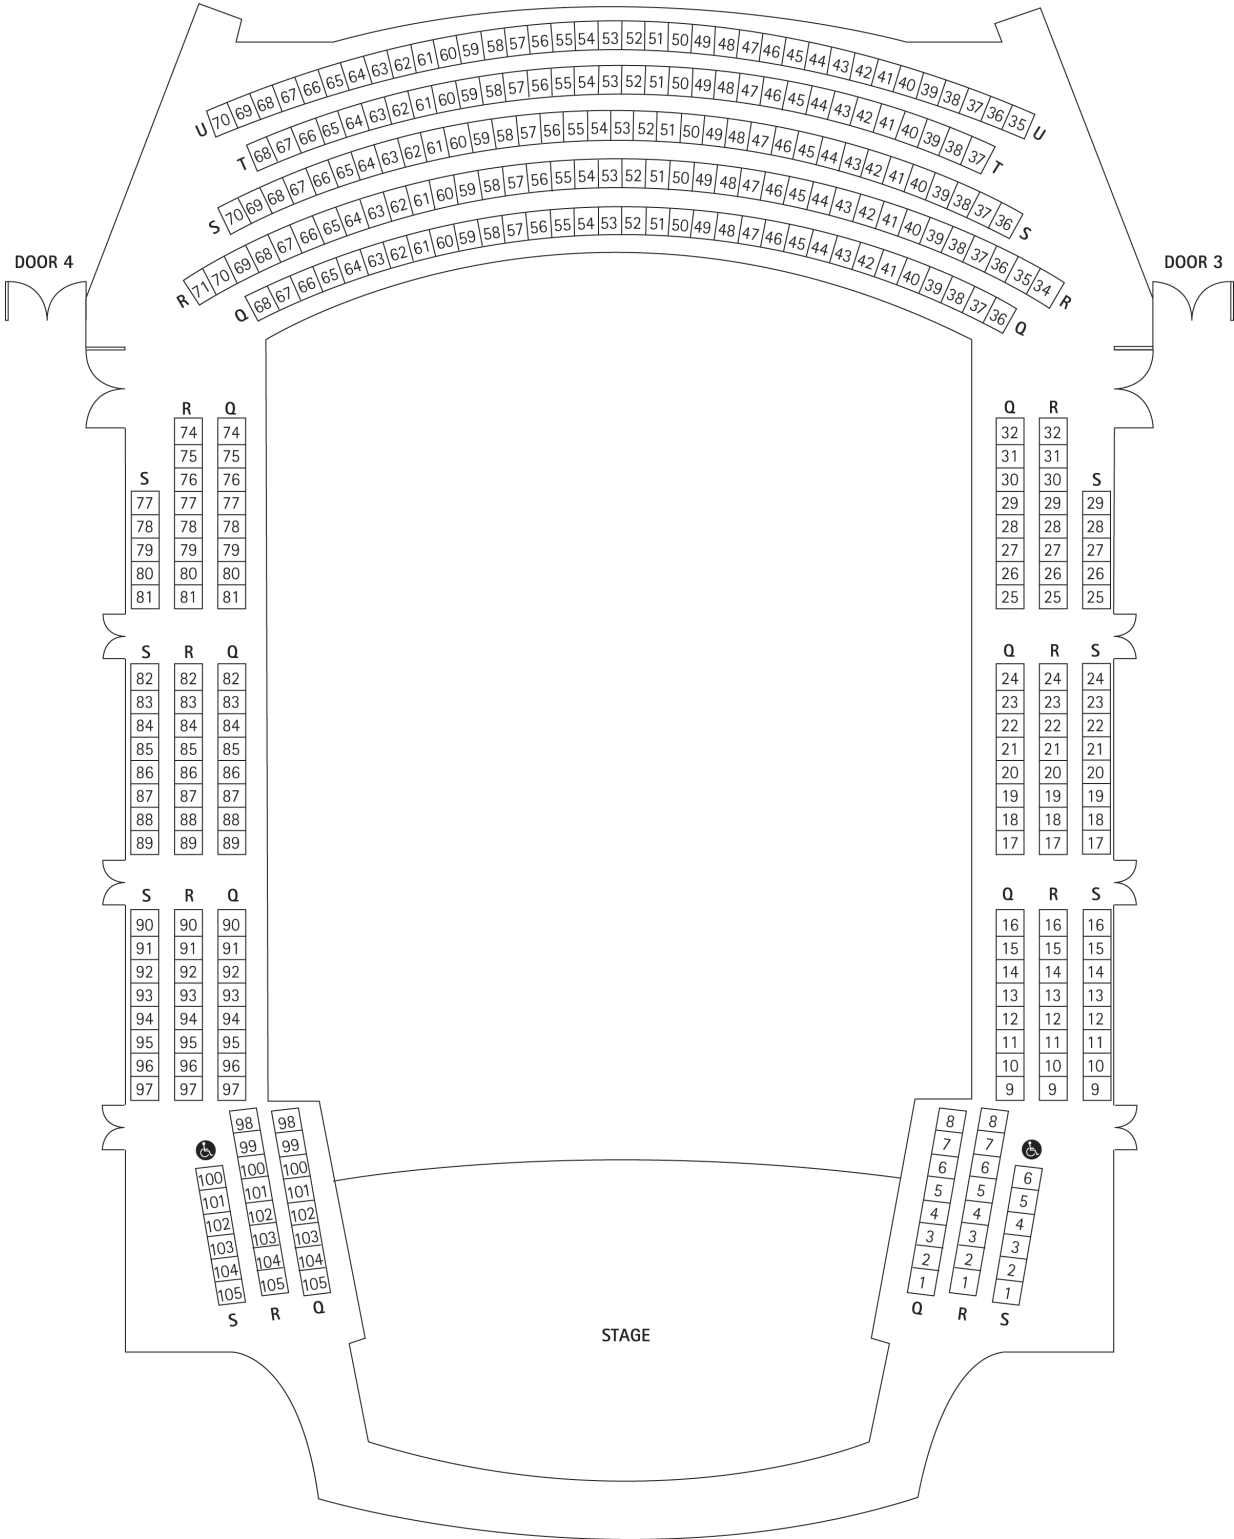

level two seating plan

city recital hall angel place

level three seating plan

city recital hall angel place